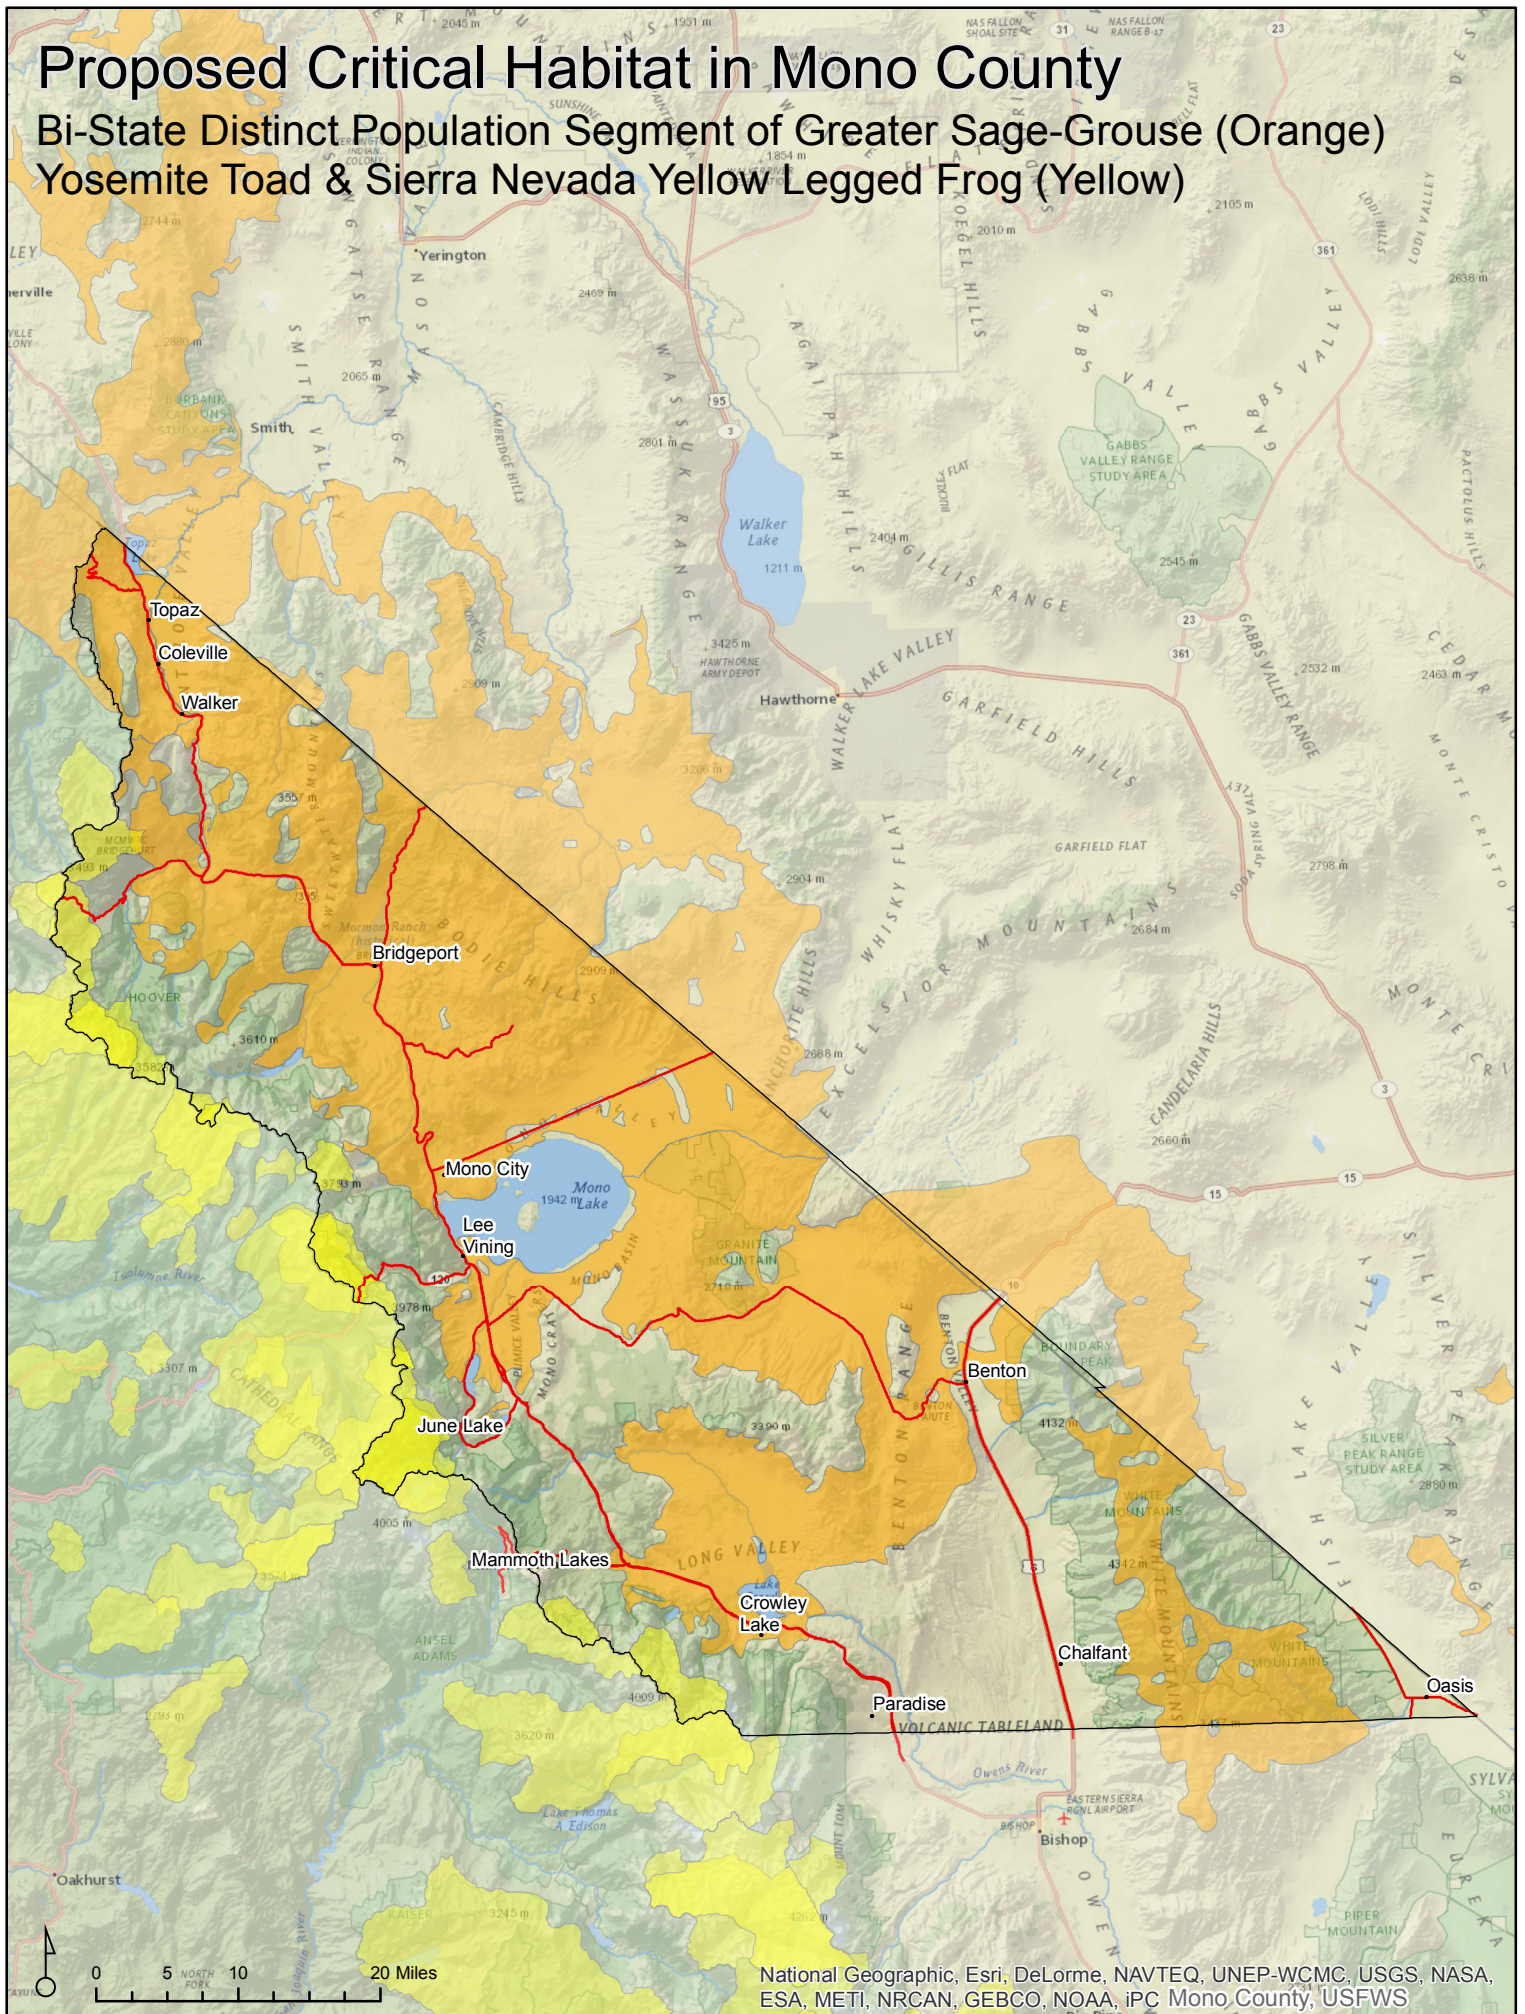

Proposed Critical Habitat in Mono County

Bi-State Distinct Population Segment of Greater Sage-Grouse (Orange)

Yosemite Toad & Sierra Nevada Yellow Legged Frog (Yellow)

National Geographic, Esri, DeLorme, NAVTEQ, UNEP-WCMC, USGS, NASA, ESA, METI, NRCAN, GEBCO, NOAA, IPC Mono County, USFWS