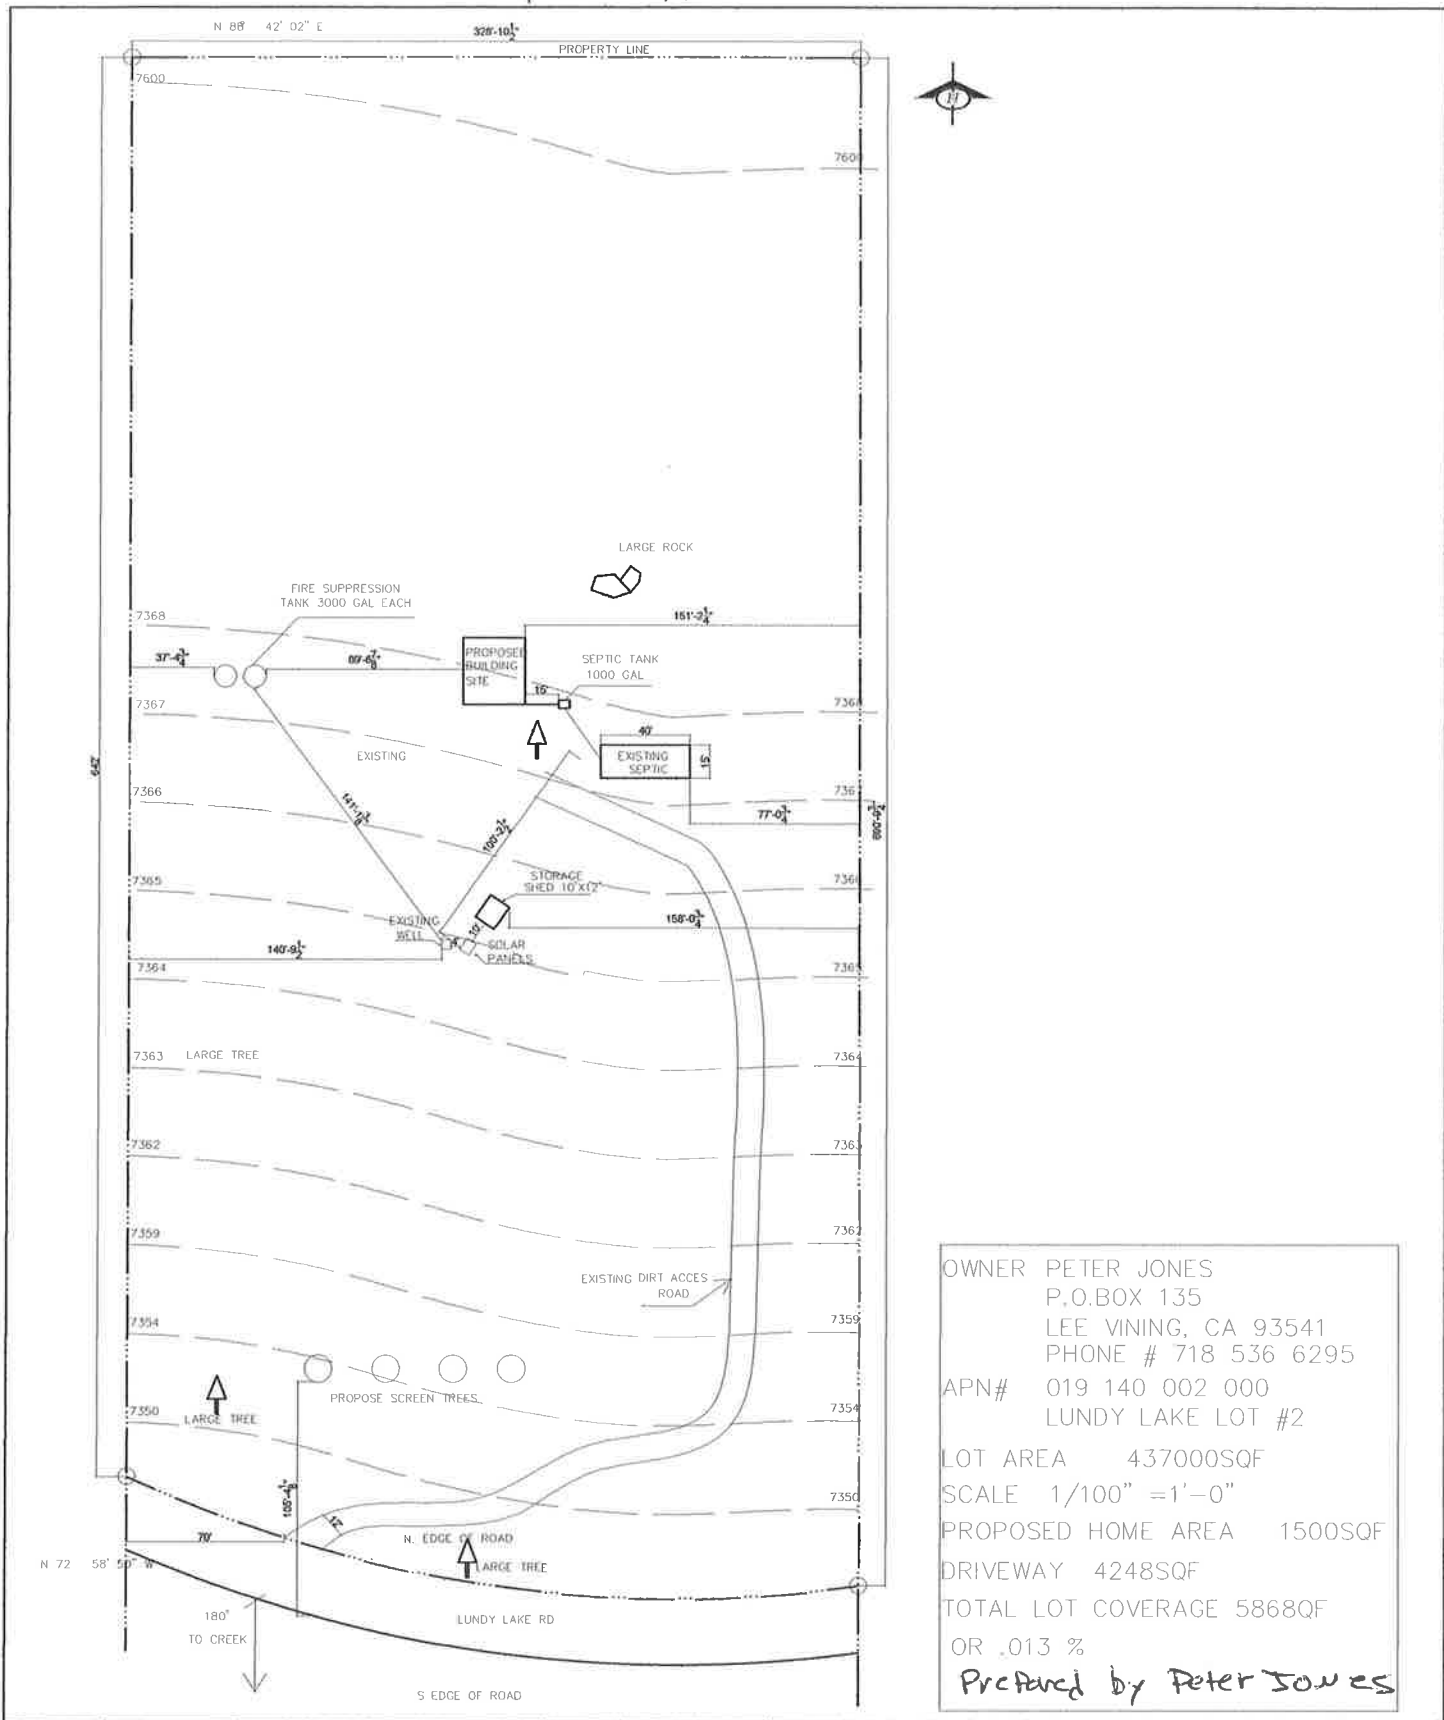

# Plot Plan

OWNER PETER JONES  
 P.O. BOX 135  
 LEE VINING, CA 93541  
 PHONE # 718 536 6295  
 APN# 019 140 002 000  
 LUNDY LAKE LOT #2  
 LOT AREA 437000SQF  
 SCALE 1/100" = 1'-0"  
 PROPOSED HOME AREA 1500SQF  
 DRIVEWAY 4248SQF  
 TOTAL LOT COVERAGE 5868QF  
 OR .013 %  
 Prepared by Peter Jones