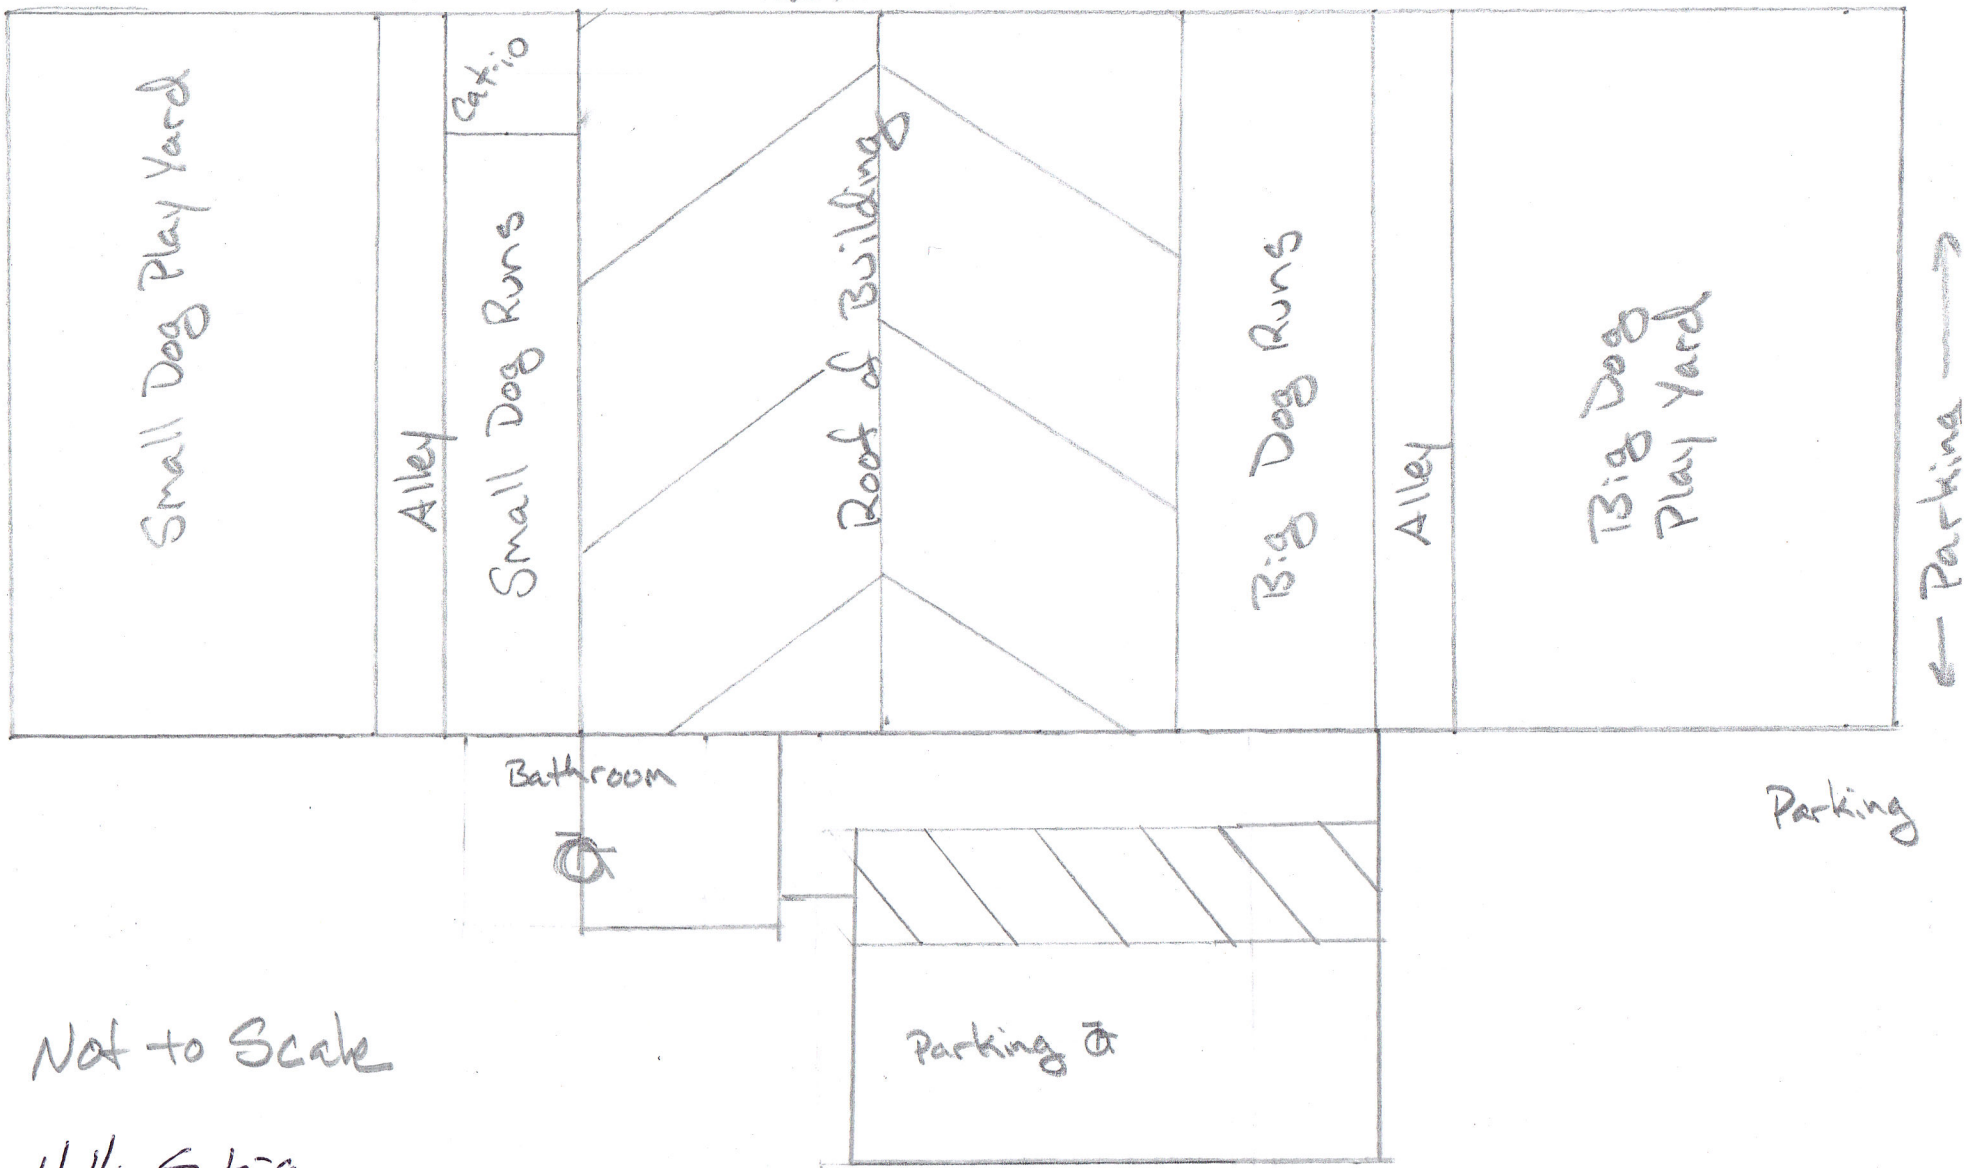

→ N

↑ 30 ft to Property Line ↑

Not to Scale

Holly Subia
Camp K9 & Friends, Benton
206 Inca Pl, Benton
025-030-048-000

20 ft ↓ to House ↓

Parking

← Parking →