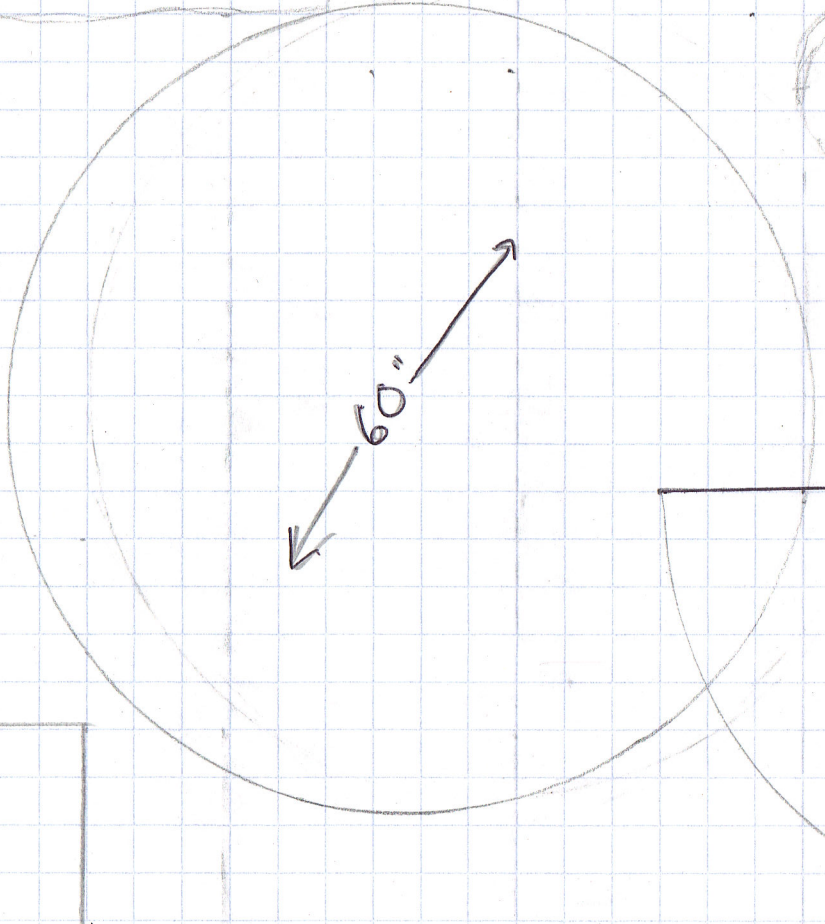

□ = 10 ft

Holly Subia
Camp K9 & Friends, Benton
206 Inca Pl. Benton, CA 93512
025-030-048-000

□ = 5 ft

Holly Subia
 Camp K9 & Friends, Benton
 206 Inca Pl., Benton
 625-630-048-000

132.75 ft

House

ADA Compliant Bathroom

 = 1ft

10 ft →
↓

1/2" Hard rail

Hand rail

Storage

36" Door

Tub area

Storage