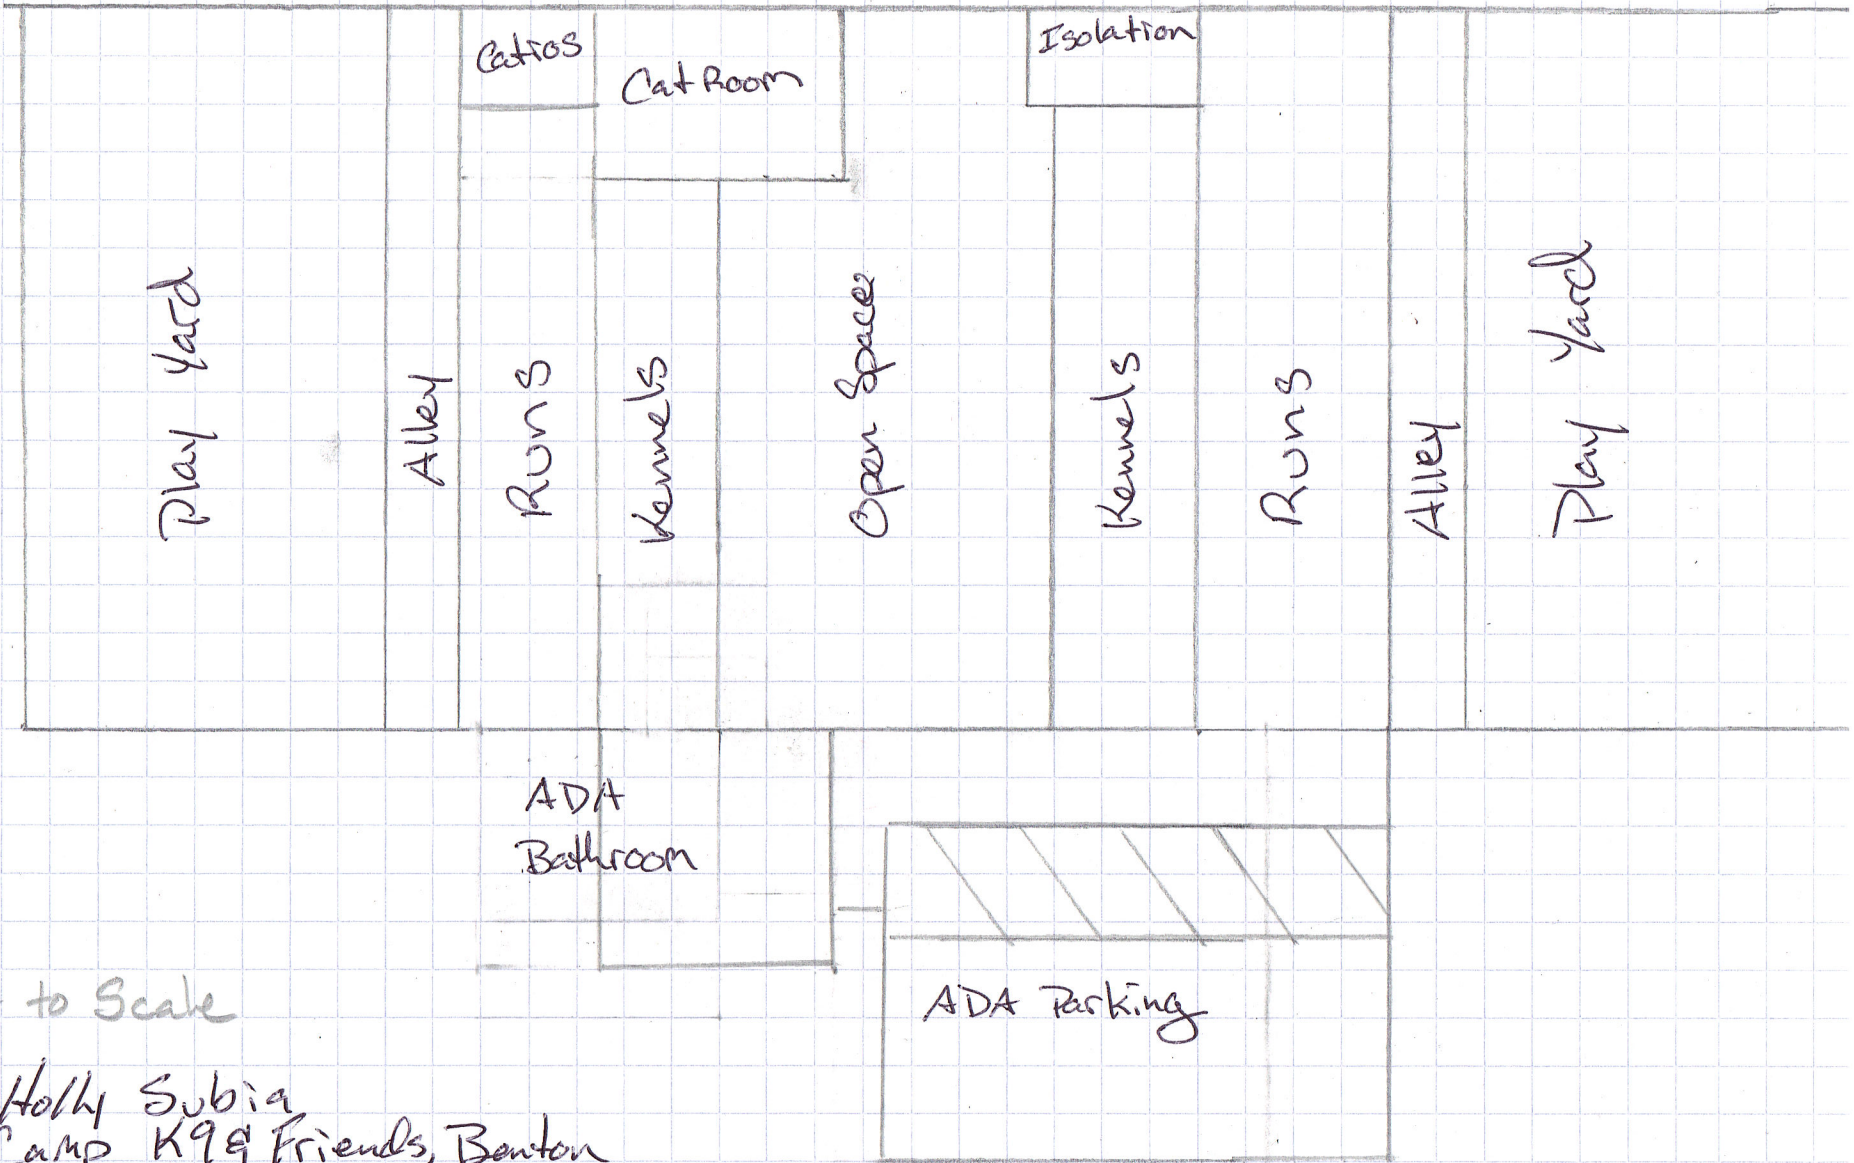

□ = 10 ft

Holly Subia
Camp K9 & Friends, Benton
206 Inca Pl. Benton, CA 93512
025-030-048-000

□ = 5 ft

Holly Subia
 Camp K9 & Friends, Benton
 206 Inca Pl., Benton
 625-630-048-000

132.75 ft

House

ADA Compliant Bathroom

 = 1ft

10 ft →
↓

1/2" Hard rail

Hand rail

Storage

36" Door

Tub area

Storage

Holly Subia
Camp K9 &
Friends, Benton
206 Inca Pl,
Benton
075-030-048

Not to Scale

Holly Subia
Camp K9 Friends, Benton
206 Inca Pl, Benton
025-030-048-000

→ N

↑ 30 ft to Property Line ↑

Not to Scale

Holly Subia
 Camp K9 & Friends, Benton
 206 Inca Pl, Benton
 025-030-048-000

20 ft ↓ to House ↓

Parking

← Parking →

Holly Subia
Camp K9 & Friends, Benton
206 Inca Pl, Benton
025-030-048-000

Small Dog Play Yard

ADA Compliant Backroom

Walk way 4ft

No Parking