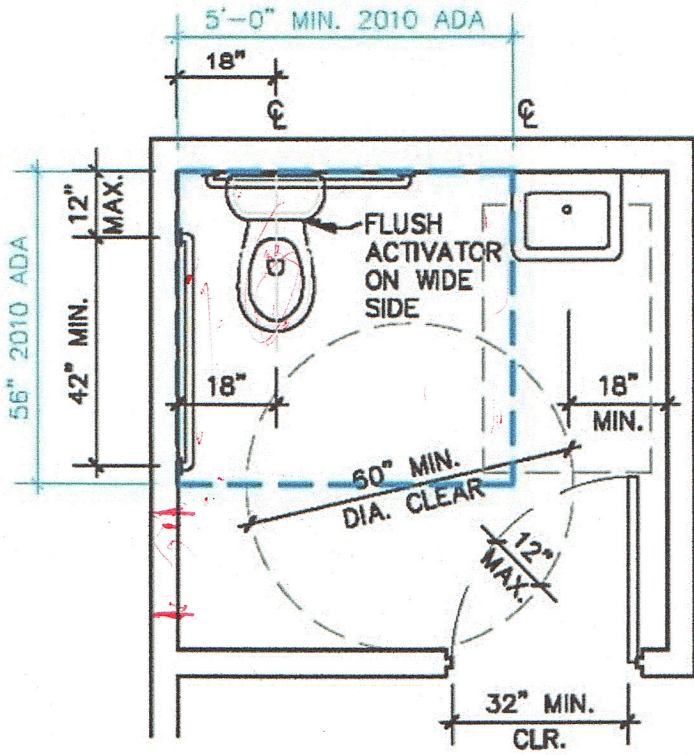

□ = 10 ft

Holly Subia
Camp K9 & Friends, Benton
206 Inca Pl. Benton, CA 93512
025-030-048-000

□ = 5 ft

Holly Subia
 Camp K9 & Friends, Benton
 206 Inca Pl., Benton
 625-630-048-000

132.75 ft

House

ADA Compliant Bathroom

 = 1ft

10 ft →
↓

1/2" Hard rail

Hand rail

Storage

36" Door

Tub area

Storage

Holly Subia
Camp K9 &
Friends, Benton
206 Inca Pl,
Benton
075-030-048

Not to Scale

Holly Subia
Camp K9 Friends, Benton
206 Inca Pl, Benton
025-030-048-000

→ N

↑ 30 ft to Property Line ↑

Not to Scale

Holly Subia
 Camp K9 & Friends, Benton
 206 Inca Pl, Benton
 025-030-048-000

20 ft ↓ to House ↓

Parking

← Parking →

Holly Subia
Camp K9 & Friends, Benton
206 Inca Pl, Benton
025-030-048-000

Small Dog Play Yard

ADA Compliant Backroom

Walk way 4ft

No Parking