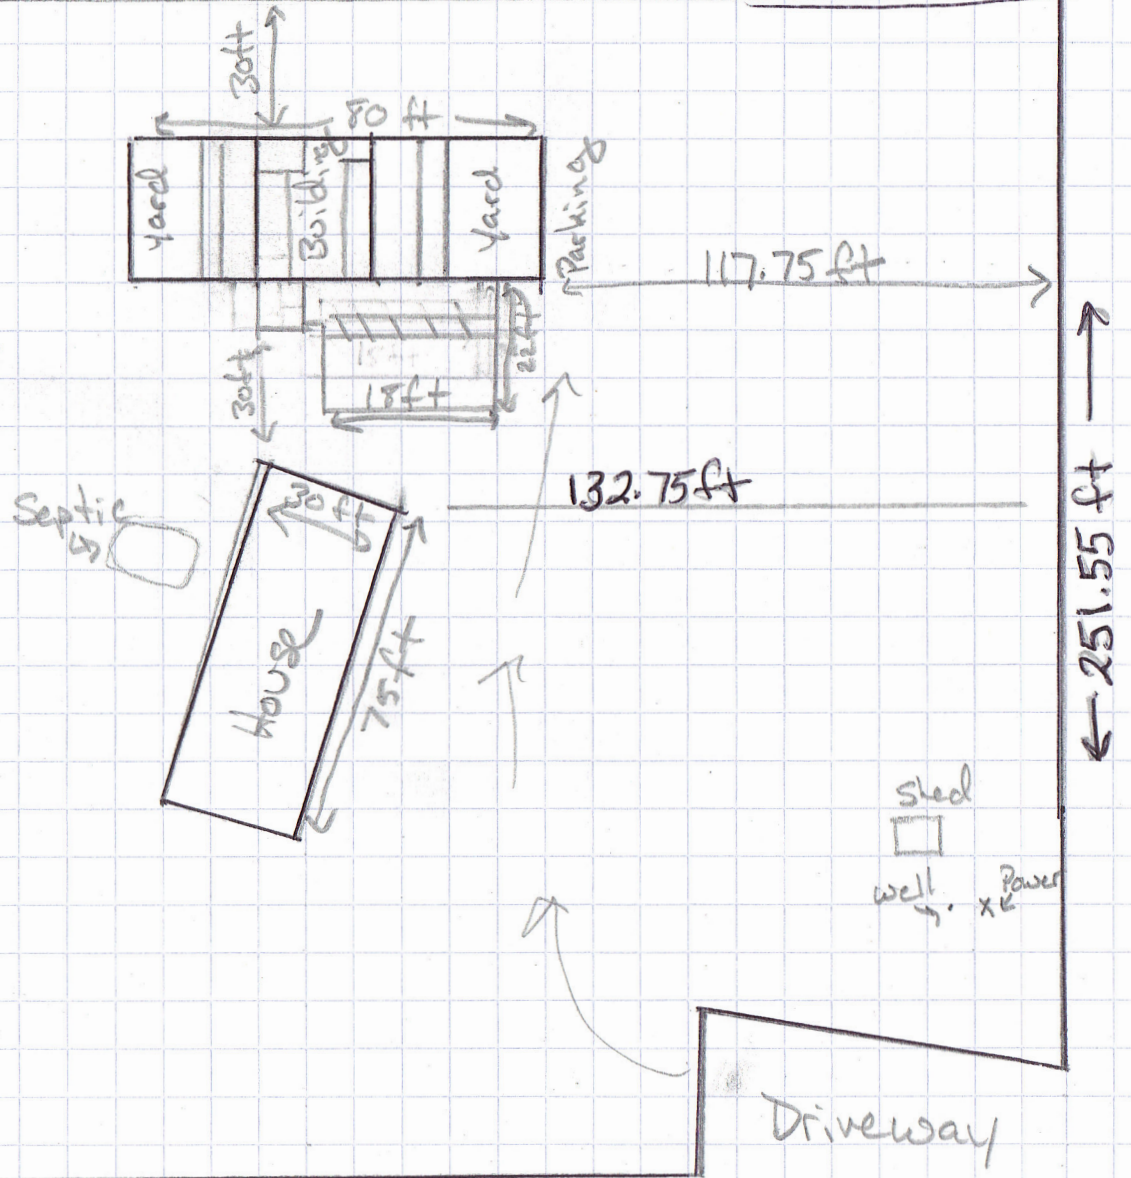

□ = 10 ft

Holly Subia
Camp K9 & Friends, Benton
206 Inca Pl. Benton, CA 93512
025-030-048-000

□ = 5 ft

Holly Subia
 Camp K9 & Friends, Benton
 206 Inca Pl., Benton
 625-630-048-000

132.75 ft

House

ADA Compliant Bathroom

 = 1ft

10 ft →
↓

1/2" Hard rail

Hand rail

Storage

36" Door

Tub area

Storage

Holly Subia
Camp K9 &
Friends, Benton
206 Inca Pl,
Benton
075-030-048

Not to Scale

Holly Subia
Camp K9 Friends, Benton
206 Inca Pl, Benton
025-030-048-000

→ N

↑ 30 ft to Property Line ↑

Not to Scale

Holly Subia
 Camp K9 & Friends, Benton
 206 Inca Pl, Benton
 025-030-048-000

20 ft ↓ to House ↓

Parking

← Parking →

Holly Subia
Camp K9 & Friends, Benton
206 Inca Pl, Benton
025-030-048-000

Small Dog Play Yard

ADA Compliant Backroom

Walk way 4ft

No Parking