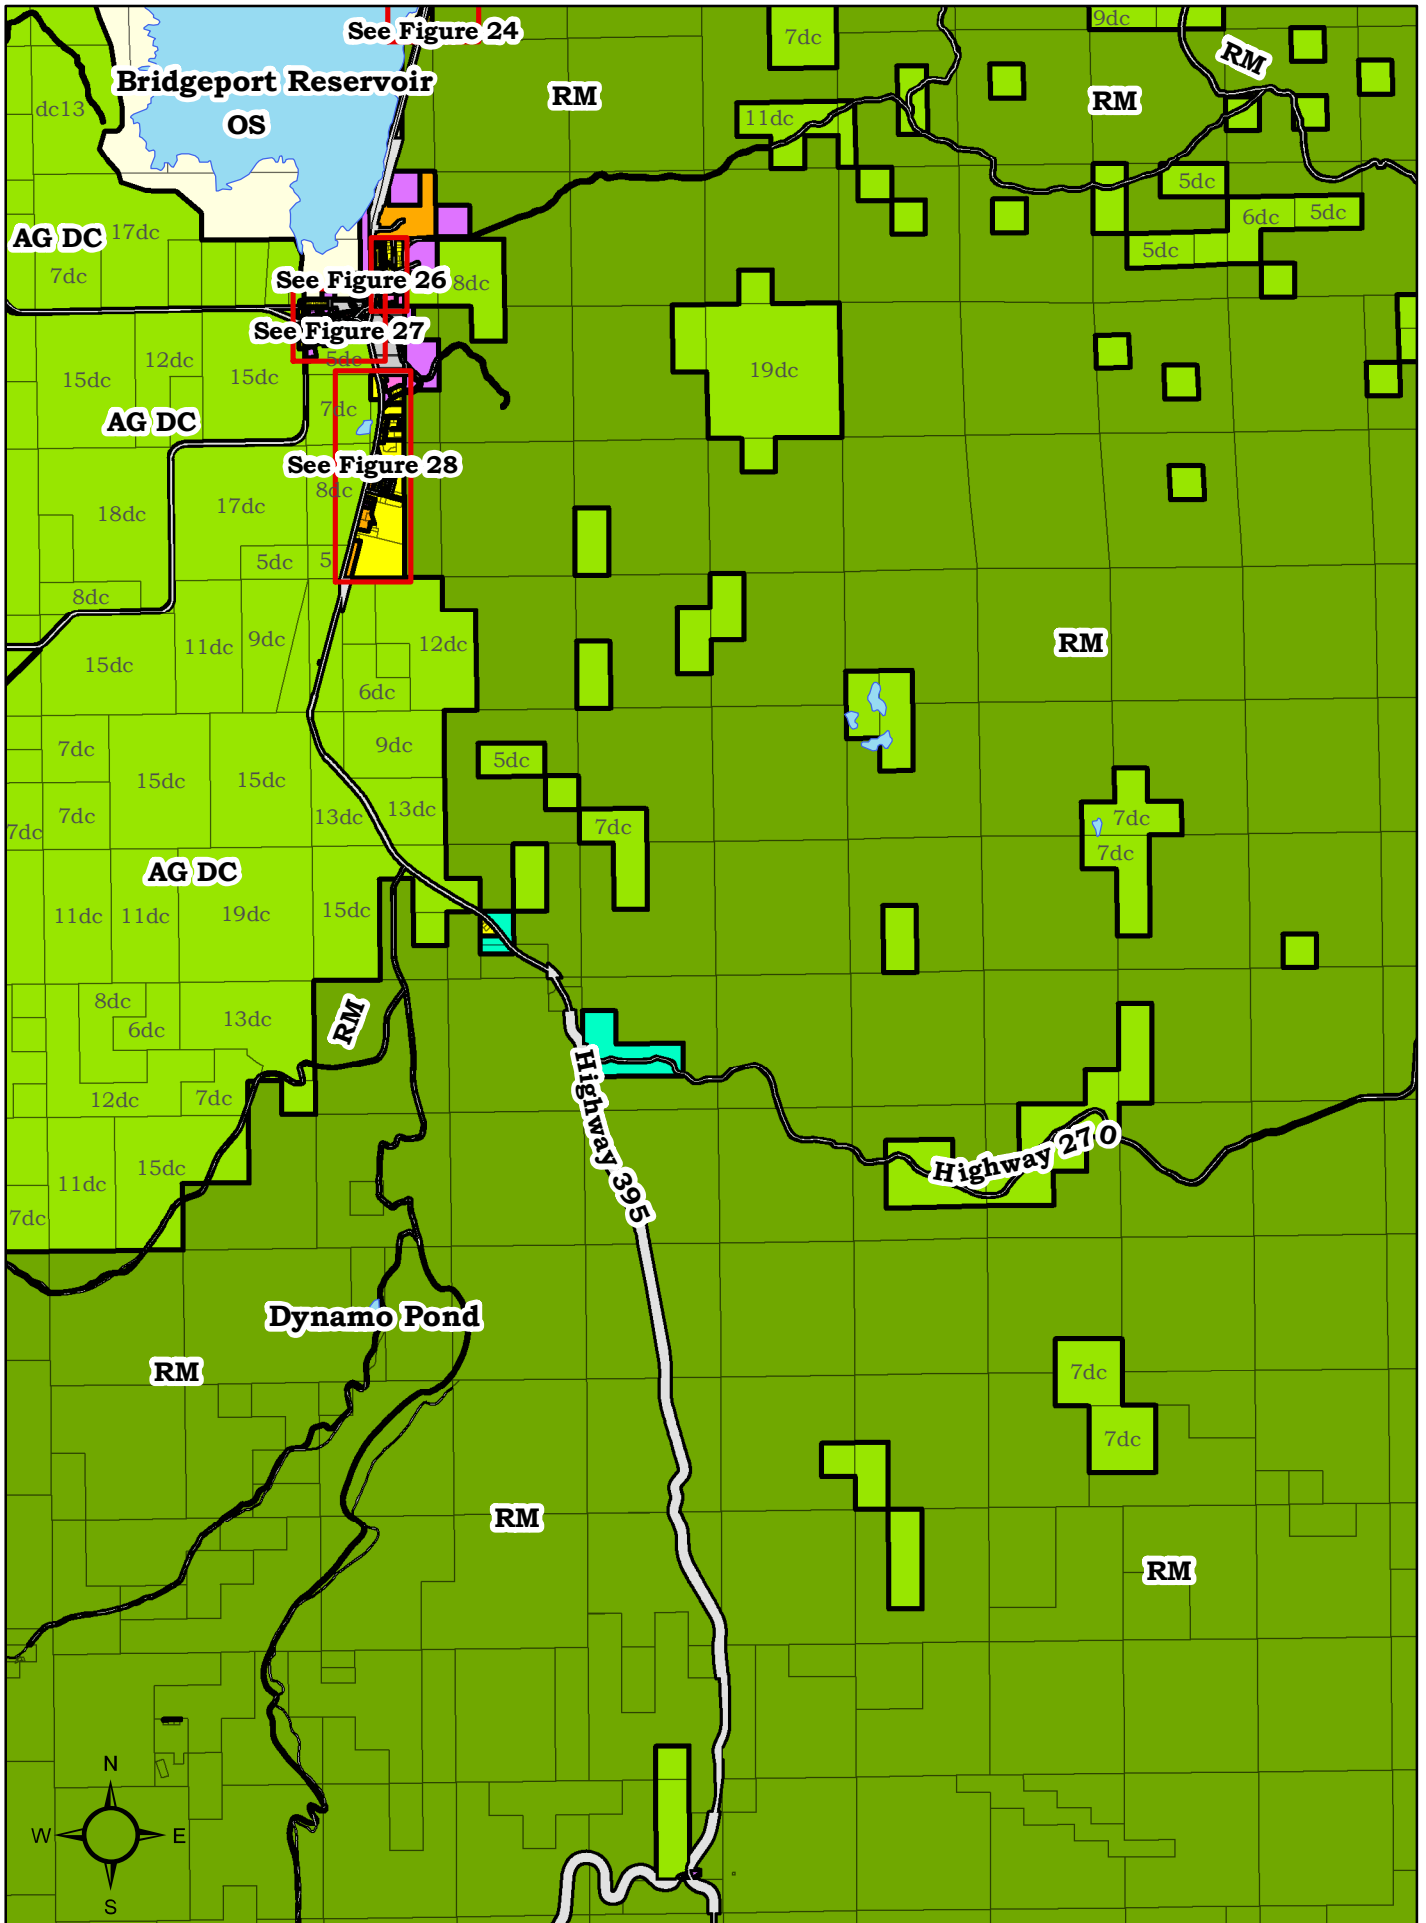

Aurora Canyon

Figure 26

Bridgeport Townsite

Figure 27

Evan's Tract

Figure 28

Willow Springs

Figure 29

Rancheria

Figure 30

Twin Lakes Area

Figure 31

Twin Lakes Subdivision

Figure 32

Sweetwater Ranch Area

Figure 33

Bridgeport Reservoir North Area

Figure 38

Bridgeport Reservoir South Area

Figure 39

Big Hot Springs Area

Figure 40

Point Ranch Area

Figure 41

Lower Summers Meadow Area

Figure 42

Masonic Springs Area

Figure 43

Bodie Hills Area

Figure 44

Clearwater Creek Area

Figure 45