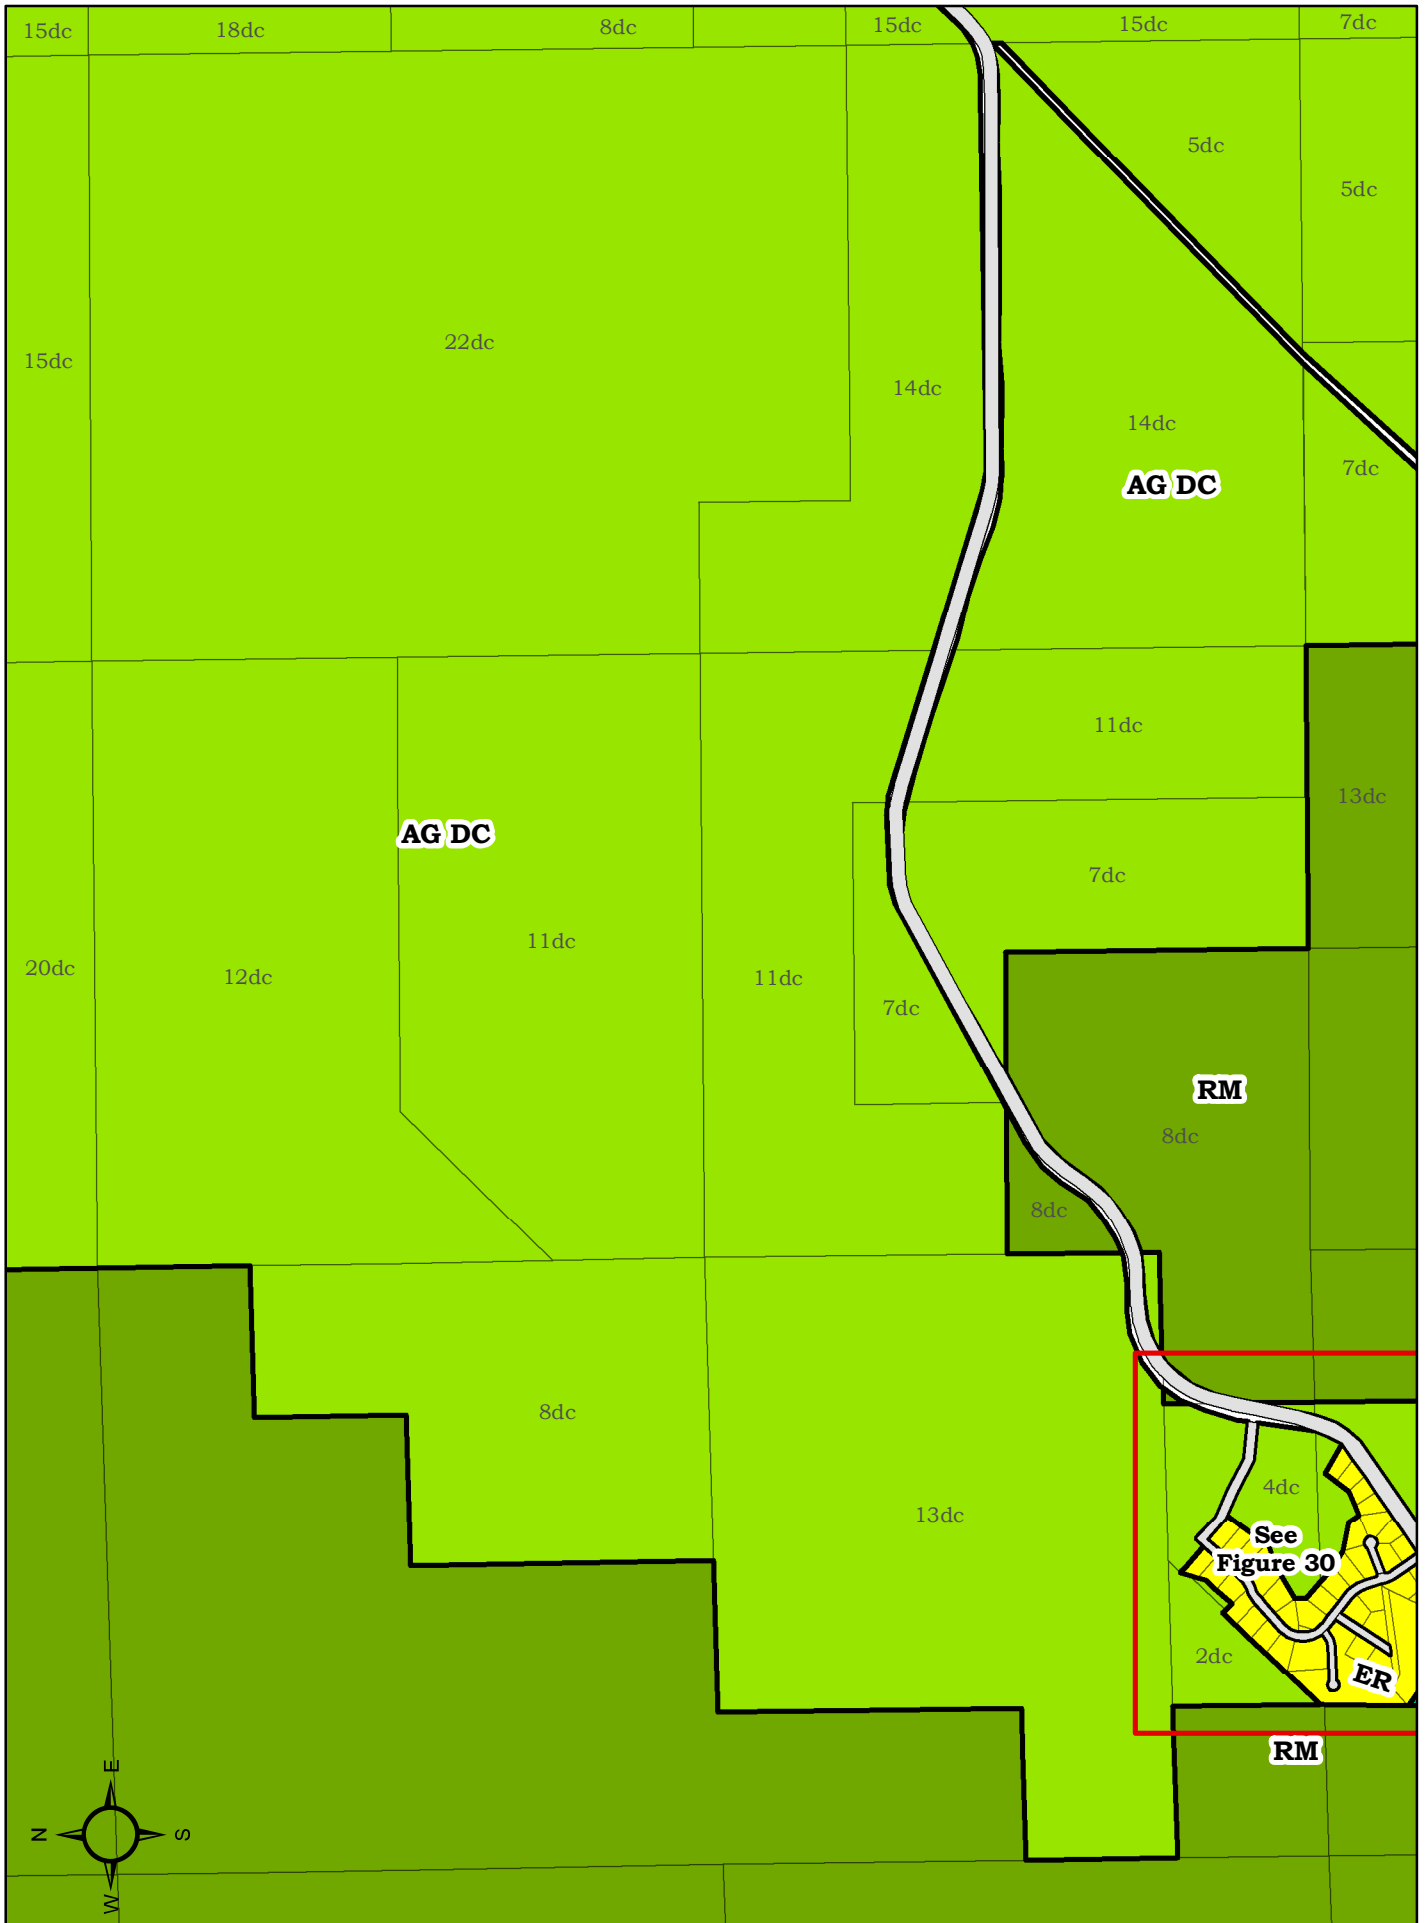

Aurora Canyon

Figure 26

Bridgeport Townsite

Figure 27

Evan's Tract

Figure 28

Willow Springs

Figure 29

Rancheria

Figure 30

Twin Lakes Area

Figure 31

Twin Lakes Subdivision

Figure 32

Sweetwater Ranch Area

Figure 33

Old Ranger Station

Figure 34

Rancheria Area

Figure 35

Hunewill Ranch Area

Figure 36

Upper Summers Meadows Area

Figure 37

Bridgeport Reservoir North Area

Figure 38

Bridgeport Reservoir South Area

Figure 39

Big Hot Springs Area

Figure 40

Point Ranch Area

Figure 41