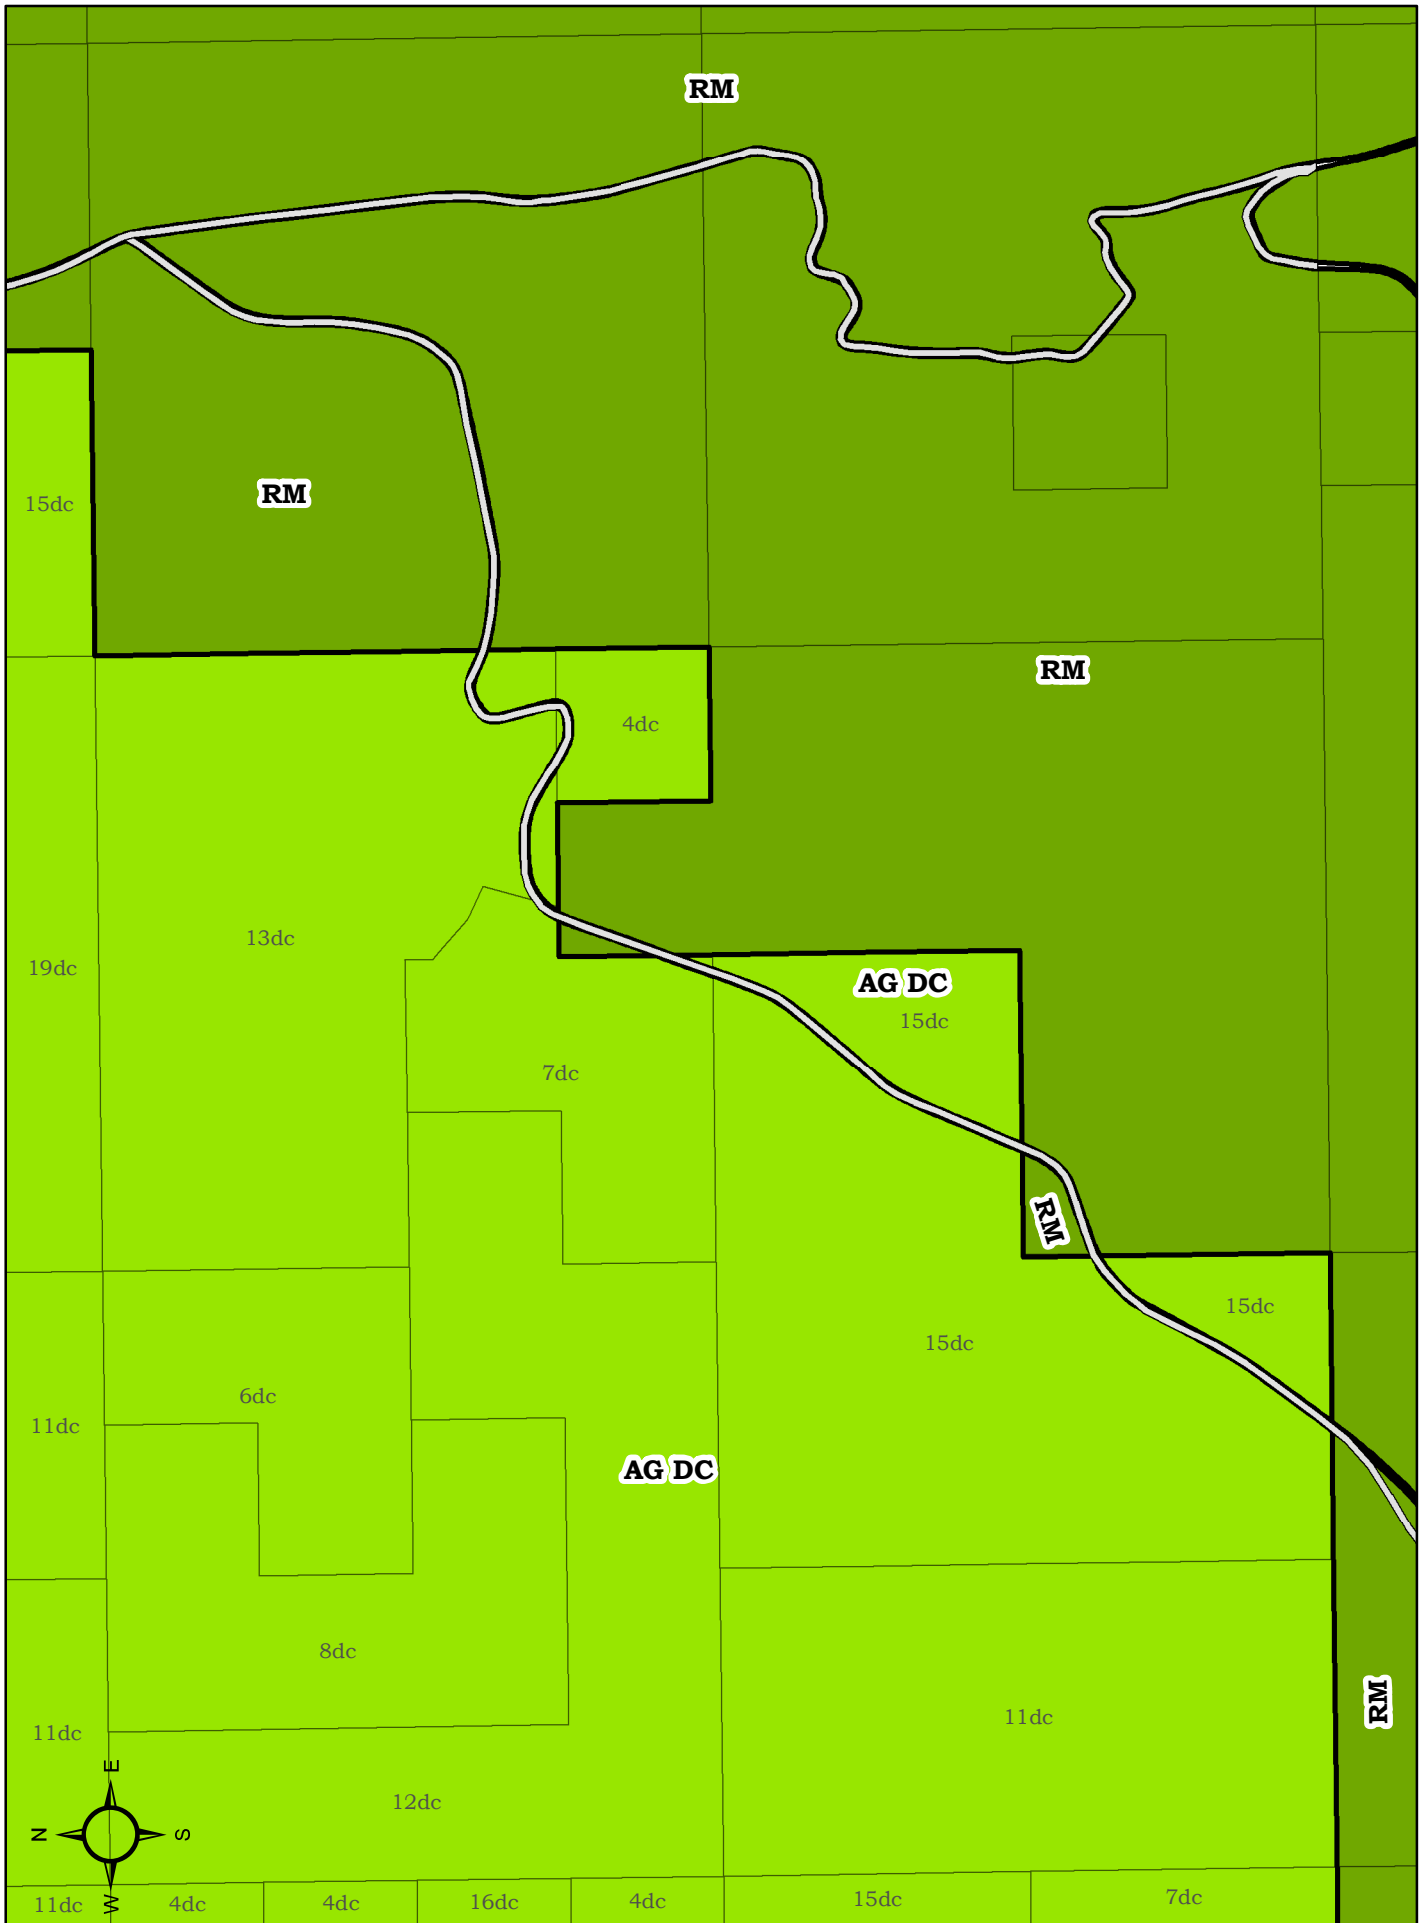

Aurora Canyon

Figure 26

Bridgeport Townsite

Figure 27

Evan's Tract

Figure 28

Willow Springs

Figure 29

Rancheria

Figure 30

Twin Lakes Area

Figure 31

Twin Lakes Subdivision

Figure 32

Sweetwater Ranch Area

Figure 33

Bridgeport Reservoir North Area

Figure 38

Bridgeport Reservoir South Area

Figure 39

Big Hot Springs Area

Figure 40

Point Ranch Area

Figure 41

Lower Summers Meadow Area

Figure 42

Masonic Springs Area

Figure 43

Bodie Hills Area

Figure 44

Clearwater Creek Area

Figure 45