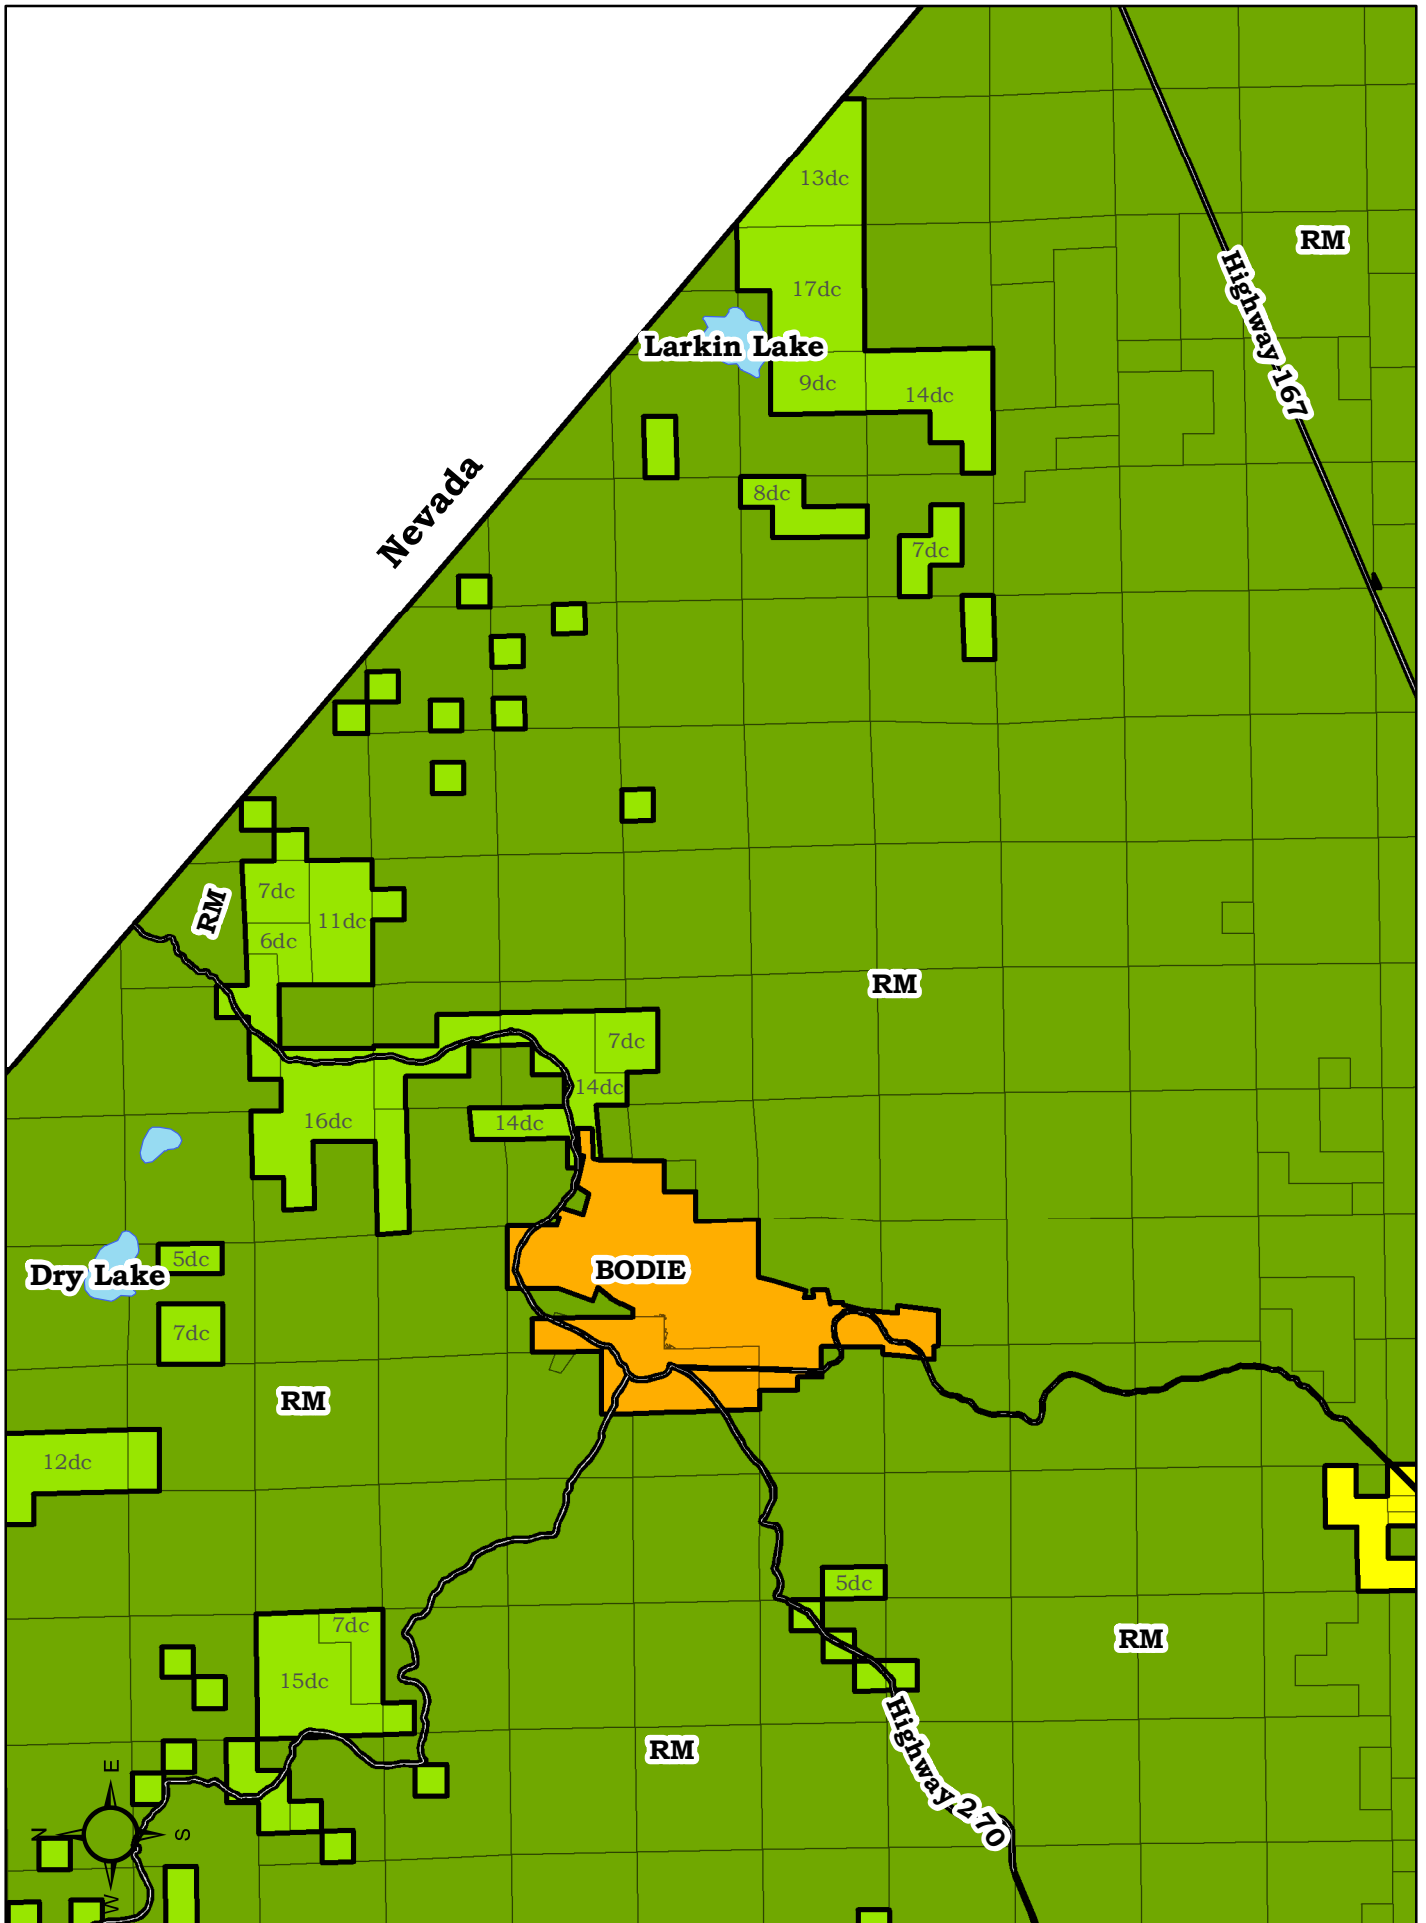

Aurora Canyon

Figure 26

Bridgeport Townsite

Figure 27

Evan's Tract

Figure 28

Willow Springs

Figure 29

Rancheria

Figure 30

Twin Lakes Area

Figure 31

Twin Lakes Subdivision

Figure 32

Sweetwater Ranch Area

Figure 33

Bridgeport Reservoir North Area

Figure 38

Bridgeport Reservoir South Area

Figure 39

Big Hot Springs Area

Figure 40

Point Ranch Area

Figure 41

Lower Summers Meadow Area

Figure 42

Masonic Springs Area

Figure 43

Bodie Hills Area

Figure 44

Clearwater Creek Area

Figure 45