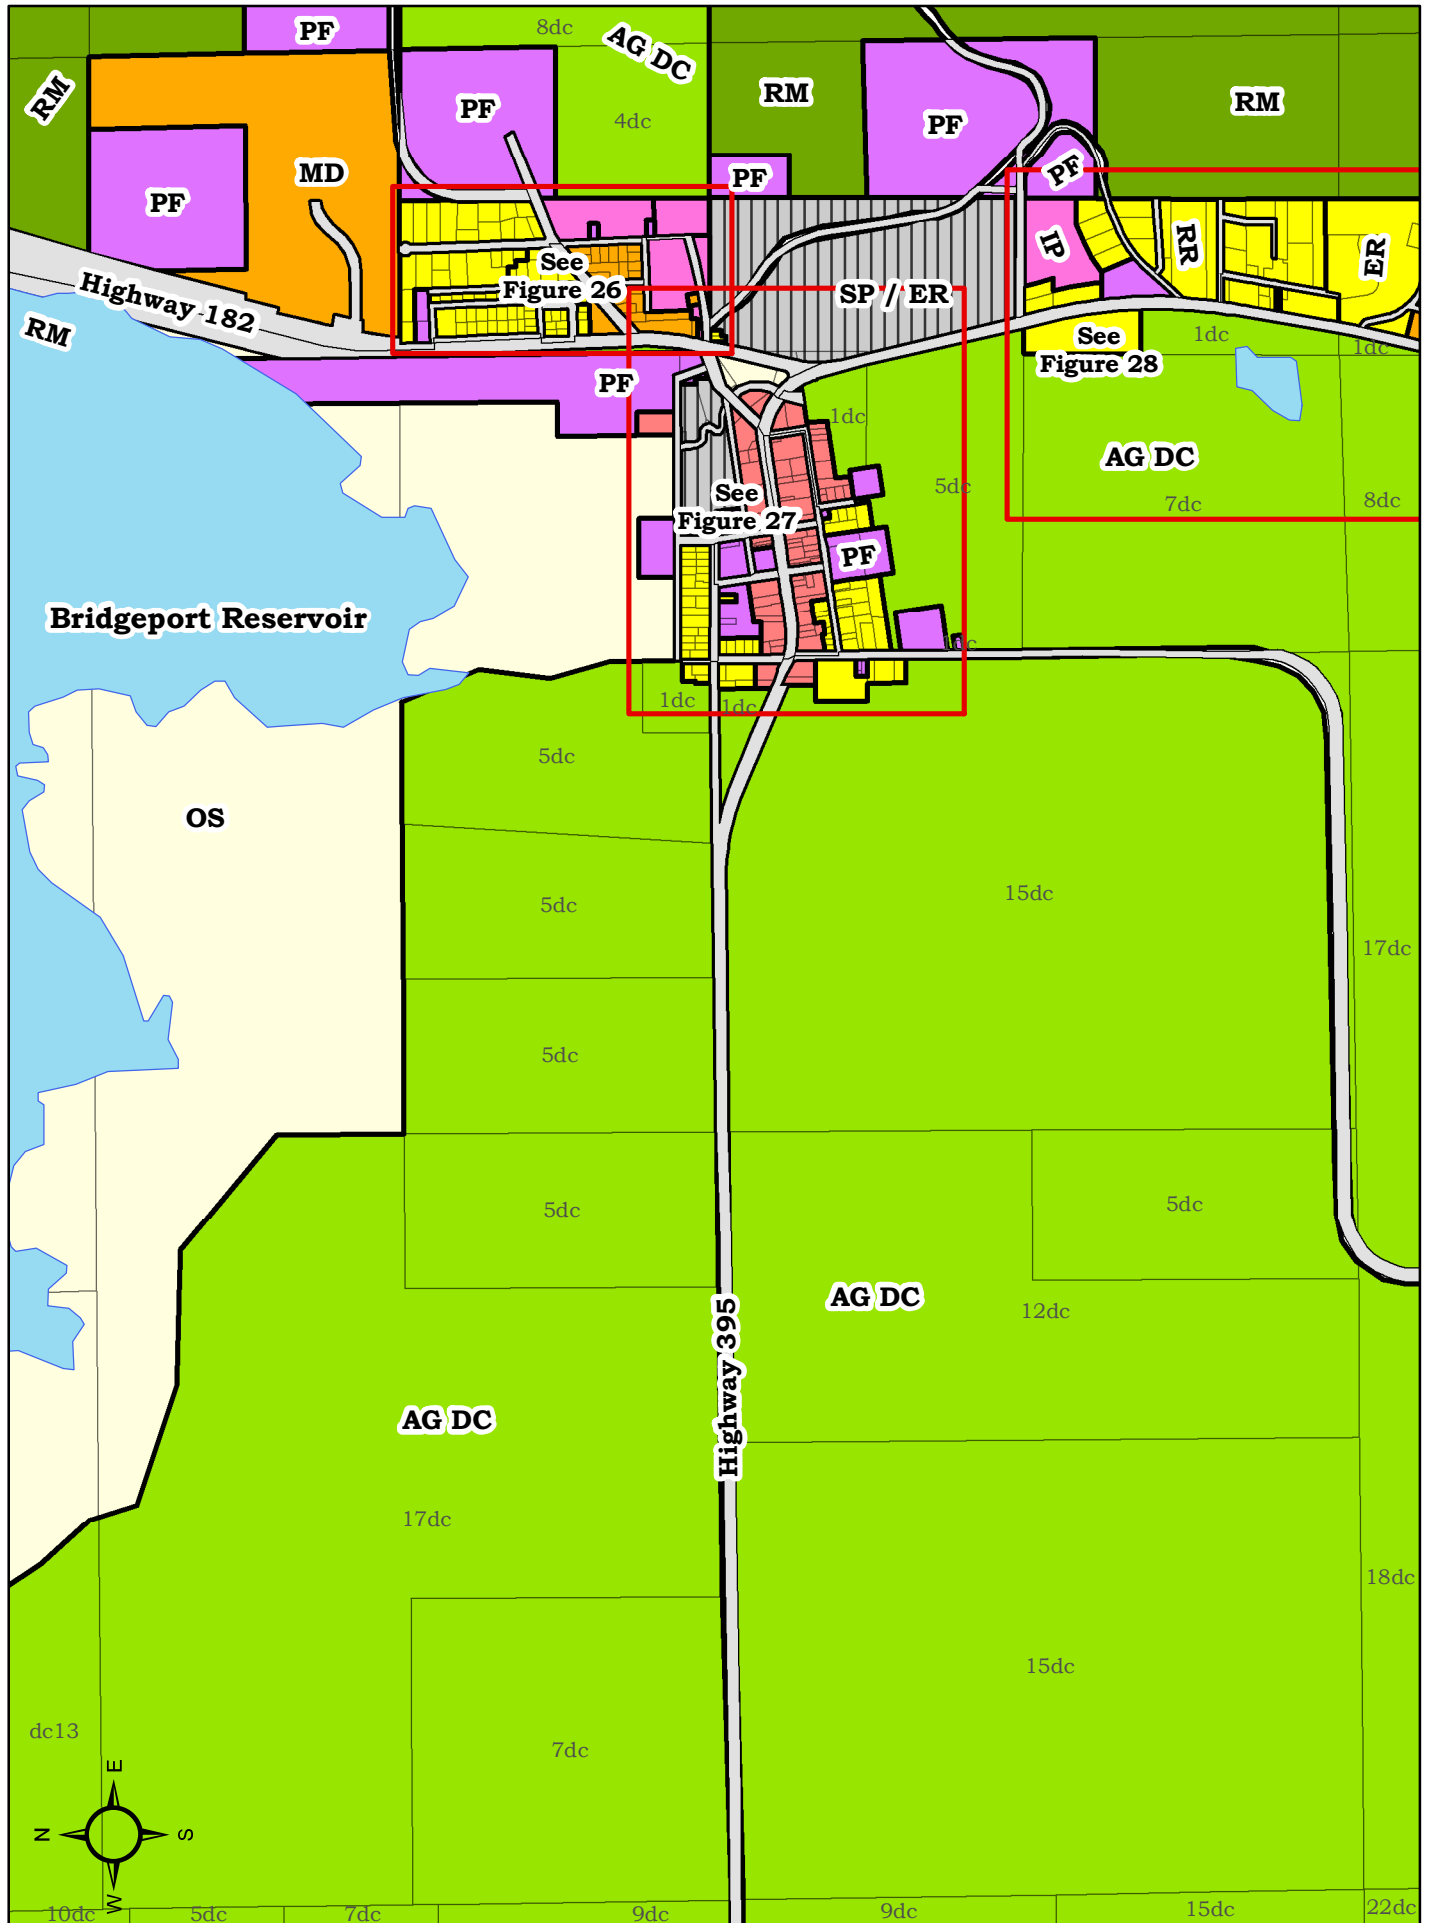

Aurora Canyon

Figure 26

Bridgeport Townsite

Figure 27

Evan's Tract

Figure 28

Willow Springs

Figure 29

Rancheria

Figure 30

Twin Lakes Area

Figure 31

Twin Lakes Subdivision

Figure 32

Sweetwater Ranch Area

Figure 33

Old Ranger Station

Figure 34

Rancheria Area

Figure 35

Hunewill Ranch Area

Figure 36

Upper Summers Meadows Area

Figure 37

Bridgeport Reservoir North Area

Figure 38

Bridgeport Reservoir South Area

Figure 39

Big Hot Springs Area

Figure 40

Point Ranch Area

Figure 41