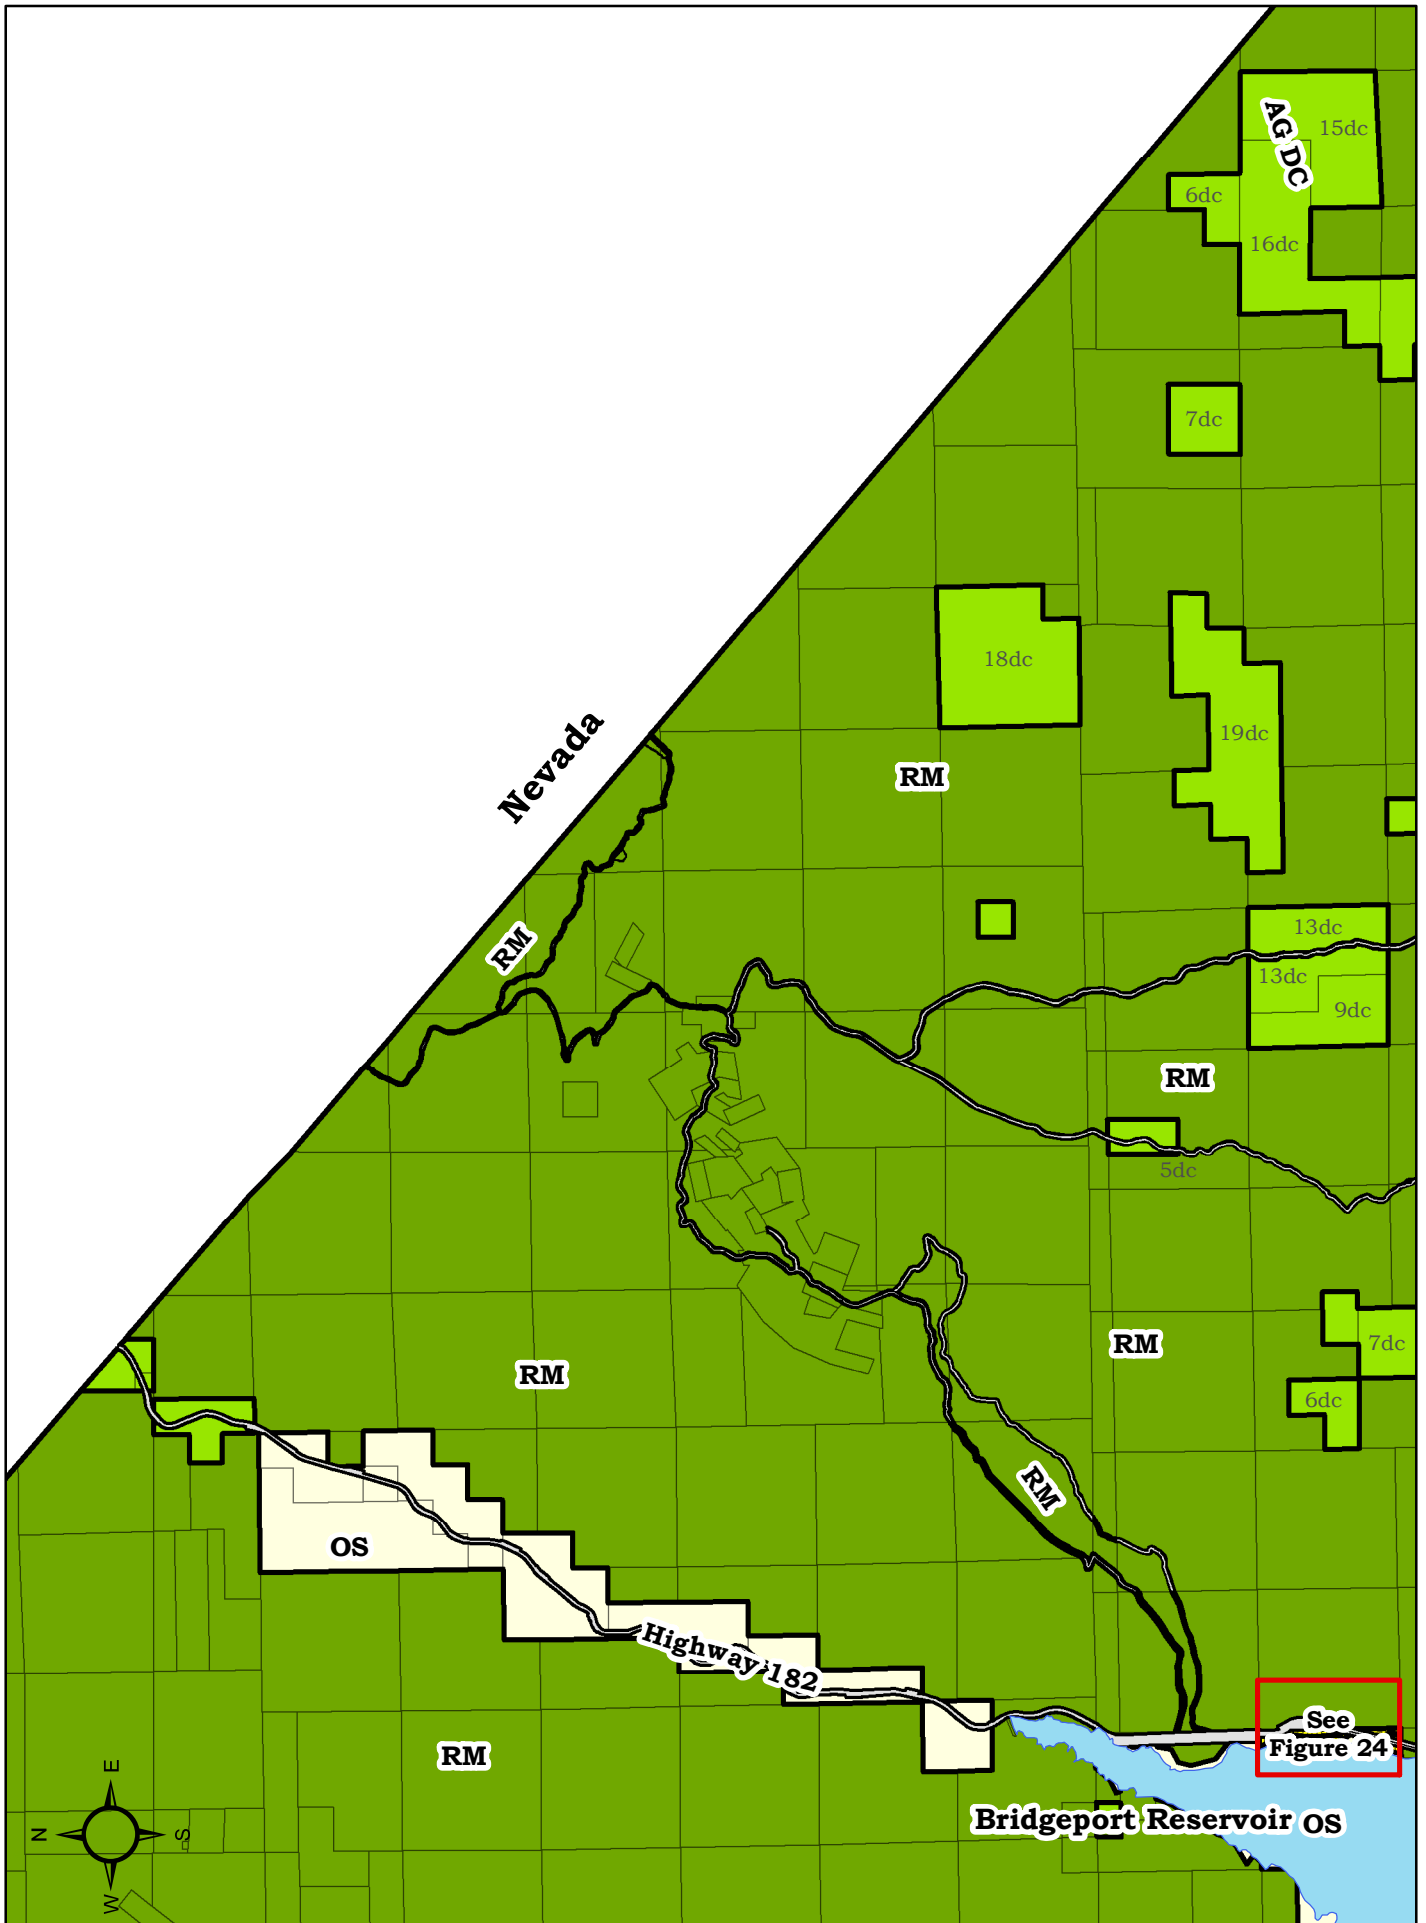

Aurora Canyon

Figure 26

Bridgeport Townsite

Figure 27

Evan's Tract

Figure 28

Willow Springs

Figure 29

Rancheria

Figure 30

Twin Lakes Area

Figure 31

Twin Lakes Subdivision

Figure 32

Sweetwater Ranch Area

Figure 33

Bridgeport Reservoir North Area

Figure 38

Bridgeport Reservoir South Area

Figure 39

Big Hot Springs Area

Figure 40

Point Ranch Area

Figure 41

Lower Summers Meadow Area

Figure 42

Masonic Springs Area

Figure 43

Bodie Hills Area

Figure 44

Clearwater Creek Area

Figure 45