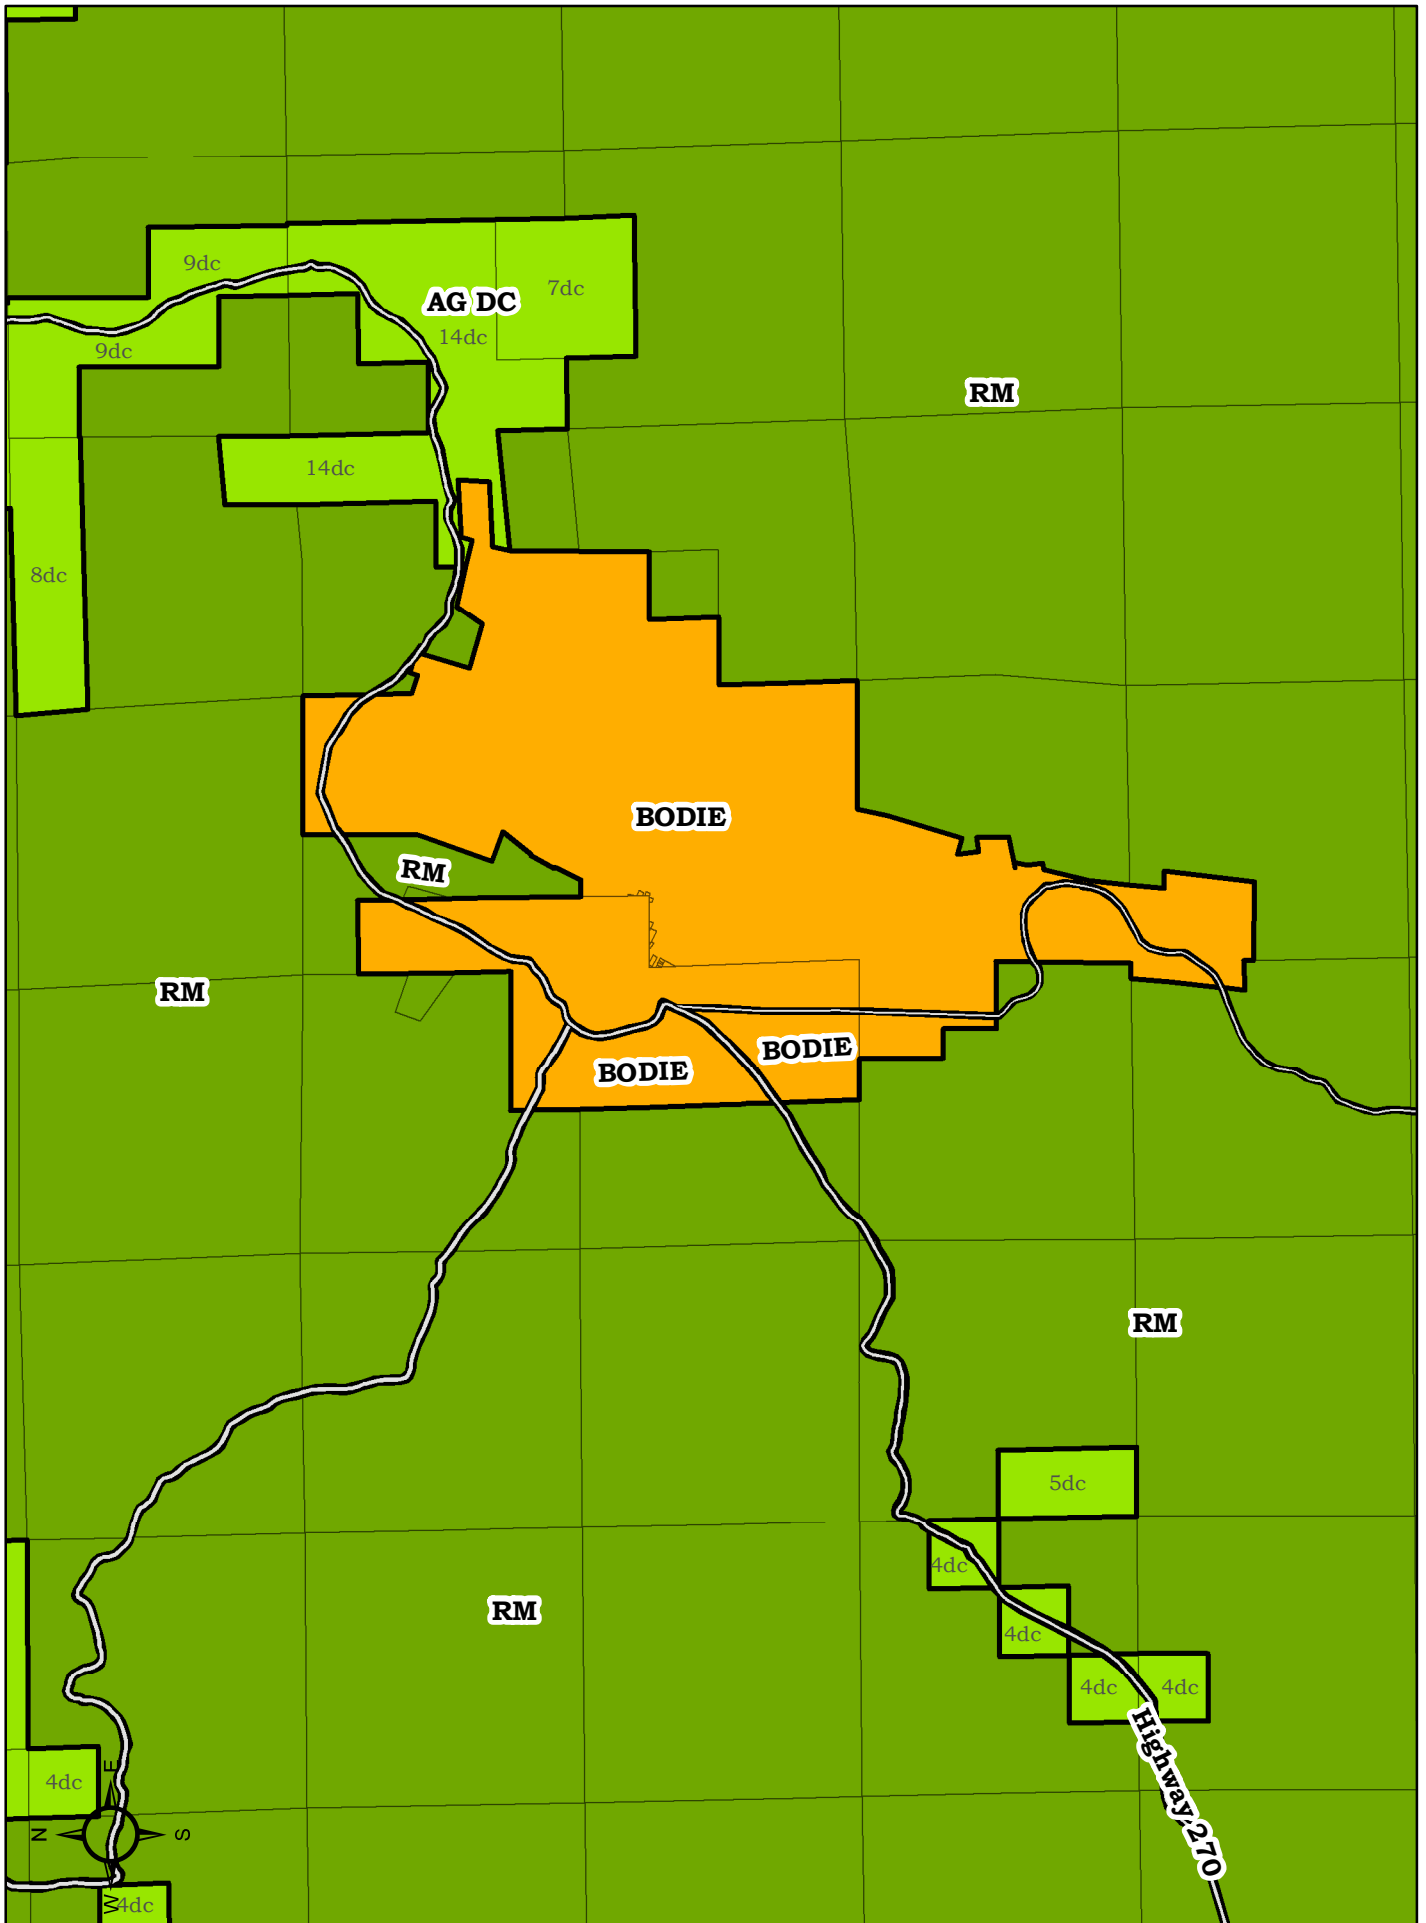

Aurora Canyon

Figure 26

Bridgeport Townsite

Figure 27

Evan's Tract

Figure 28

Willow Springs

Figure 29

Bridgeport Reservoir North Area

Figure 38

Bridgeport Reservoir South Area

Figure 39

Big Hot Springs Area

Figure 40

Point Ranch Area

Figure 41

Lower Summers Meadow Area

Figure 42

Masonic Springs Area

Figure 43

Bodie Hills Area

Figure 44

Clearwater Creek Area

Figure 45

Bodie Detail

Figure 46